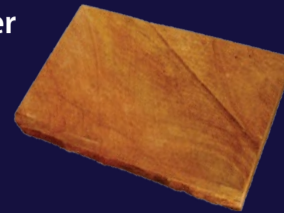

Designer Masonry
NATURESTONE®

**BAINES
MASONRY**
Quality First

Australian Owned, Designed & Manufactured

Product Information: NatureStone®

NatureStone® Rockface Range

Rock Face Full Block
L=390mm
H=190mm
W=220mm*
Code 20NS RF

Rock Face Full Corner
L=420mm*
H=190mm
W=220mm*
Code 20NS RF CNR

Cap Rock Face
L=400mm
H=60mm
W=260mm
Code NS CAP RF

Rock Face Half Block
L=190mm
H=190mm
W=220mm*
Code 20NS RF 1/2

Rock Face Half Corner
L=220mm*
H=190mm
W=220mm*
Code 20NS RF 1/2 CNR

NatureStone® Honed Range

Honed Full Block
L=390mm
H=190mm
W=220mm*
Code 20NS H

Honed Full Corner
L=420mm*
H=190mm
W=220mm*
Code 20NS H CNR

Cap Honed Face
L=400mm
H=60mm
W=260mm
Code NS CAP H

Honed Half Block
L=190mm
H=190mm
W=220mm*
Code 20NS H 1/2

Honed Half Corner
L=220mm*
H=190mm
W=220mm*
Code 20NS H 1/2 CNR

* natural stone can have a variance of ±10mm

Natural Stone Faced Masonry!

- ✓ Prestige & Quality
- ✓ Easy to lay & reinforce
- ✓ Cost effective
- ✓ AS3700 & BCA compliant
- ✓ Ecologically Sustainable product, made from recyclable materials