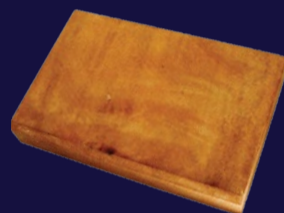

Rock Face Full Corner
L=420mm*
H=190mm
W=220mm*
Code 20NS RF CNR

Cap Rock Face
L=400mm
H=60mm
W=260mm
Code NS CAP RF

Rock Face Half Block
L=190mm
H=190mm
W=220mm*
Code 20NS RF 1/2

Rock Face Half Corner
L=220mm*
H=190mm
W=220mm*
Code 20NS RF 1/2 CNR

NatureStone® Honed Range

Honed Full Block
L=390mm
H=190mm
W=220mm*
Code 20NS H

Honed Full Corner
L=420mm*
H=190mm
W=220mm*
Code 20NS H CNR

Cap Honed Face
L=400mm
H=60mm
W=260mm
Code NS CAP H

Honed Half Block
L=190mm
H=190mm
W=220mm*
Code 20NS H 1/2

Honed Half Corner
L=220mm*
H=190mm
W=220mm*
Code 20NS H 1/2 CNR

* natural stone can have a variance of ±10mm

Natural Stone Faced Masonry!

- ✓ Prestige & Quality
- ✓ Easy to lay & reinforce
- ✓ Cost effective
- ✓ AS3700 & BCA compliant
- ✓ Ecologically Sustainable product, made from recyclable materials